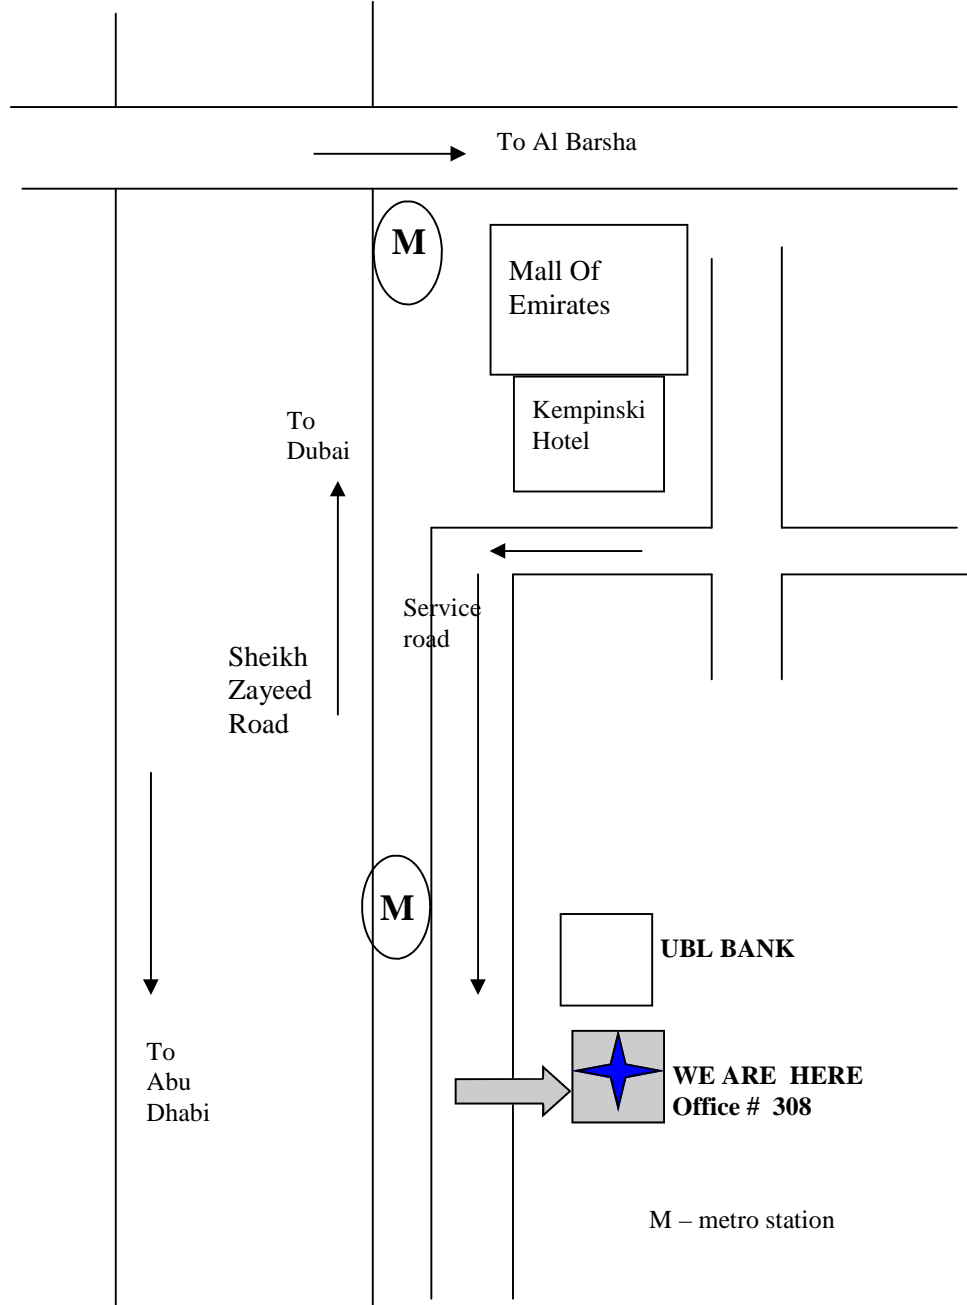

## LOCATION MAP

**Coffee Gourmet (sister company of Bella Coffee)**  
Eissa Lutfi Building, Office # 308; 3rd Floor, Sheikh Zayed Road  
Tel. 04 3404439; Fax: 03 3404498; Mob. 050 6744823